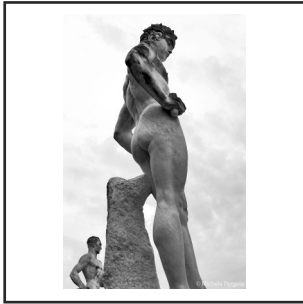

Michele Pergola
THE STONE GARDEN
UTOPIA

All photos are black and white digital prints on Hahnemuhle Photo Rag 308g.
Prints are limited series of 15 copies, each one numbered and signed.

Photo 12"x16"
Framed 12"x16"
\$150

Photo 12"x16"
Framed 12"x16"
\$150

Photo 12"x16"
Framed 12"x16"
\$150

Photo 12"x16"
Framed 12"x16"
\$150

Photo 20"x16"
Framed 27"x20"
\$250

Photo 20"x16"
Framed 27"x20"
\$250

Photo 16"x20"
Framed 20"x27"
\$250