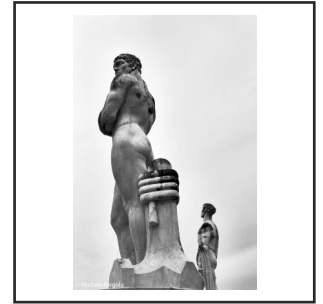

Michele Pergola
THE STONE GARDEN
UTOPIA

All photos are black and white digital prints on Hahnemuhle Photo Rag 308g.
Prints are limited series of 15 copies, each one numbered and signed.

Photo 12"x16"
Framed 12"x16"
\$150

Photo 12"x16"
Framed 12"x16"
\$150

Photo 12"x16"
Framed 12"x16"
\$150

Photo 12"x16"
Framed 12"x16"
\$150

Photo 20"x16"
Framed 27"x20"
\$250

Photo 20"x16"
Framed 27"x20"
\$250

Photo 16"x20"
Framed 20"x27"
\$250